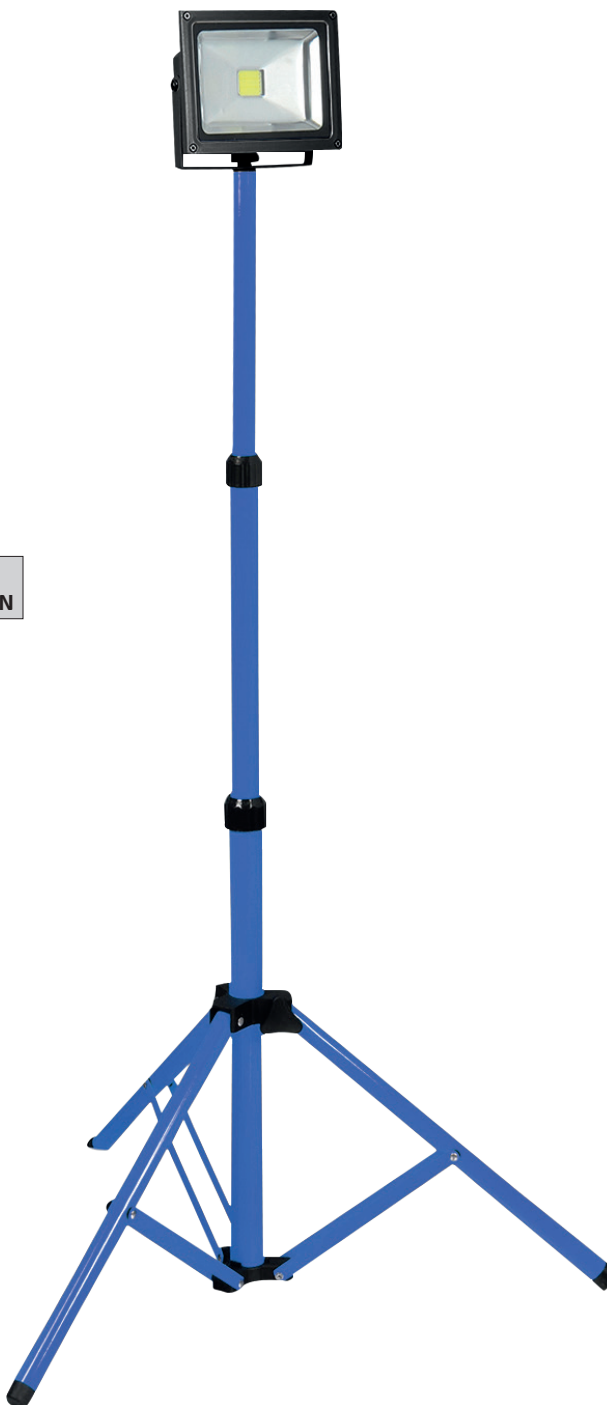

1400 LUMENS TELESCOPIC LED WORK LIGHT (230V)

JEFWLT20WTEL-230

- 30mil Epistar LED chip
- 1400 lumens strong light output
- Input voltage range AC85-265V-50/60Hz
- Folding tripod, telescope stand
- 120° beam angle adjustment
- Aluminium diecast water resistant housing (IP65)
- 5M cable length

1630MM
EXTENSION

EPISTAR LED TECHNOLOGY

Jefferson[®]

PROFESSIONAL TOOLS & EQUIPMENT