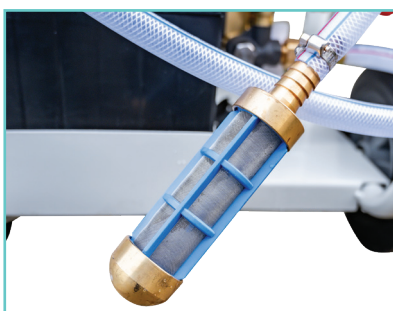

# 13HP PETROL GEARBOX PRESSURE WASHER

**JEFWASPGR130HP-PT**

- Electric start
- Anti-vibration system
- Thermal protection
- Key Start
- 3m inlet hose
- Heavy duty brass filter
- 2x 10" wheels, 2x braked castor wheels
- Max. Pressure: 3200psi / 220bar
- Max. Flow: 21L/min / 5.54GPM
- Battery: 12V / 36Ah
- Hose: 20m, 10mm inner ø, steel braided
- Gun Pressure: 5000psi
- Lance Length: 28"
- Weight: 115kg

**INDUSTRIAL**

**IDEAL FOR**

**Includes**

- Pressure washer gun
- Variable thread nozzle holder lance
- 25° nozzle
- Water suction kit

**BARCODE**  
5060813457175