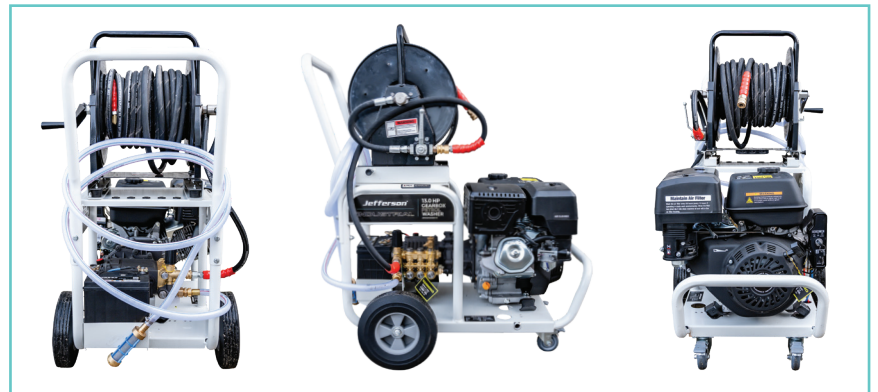

# 13HP PETROL GEARBOX PRESSURE WASHER

**JEFWASPGR130HP-PT**

- Electric start
- Anti-vibration system
- Thermal protection
- Key Start
- 3m inlet hose
- Heavy duty brass filter
- 2x 10" wheels, 2x braked castor wheels
- Max. Pressure: 3200psi / 220bar
- Max. Flow: 21L/min / 5.54GPM
- Battery: 12V / 36Ah
- Hose: 20m, 10mm inner ø, steel braided
- Gun Pressure: 5000psi
- Lance Length: 28"
- Weight: 115kg

**INDUSTRIAL**

**IDEAL FOR**

**Includes**

- Pressure washer gun
- Variable thread nozzle holder lance
- 25° nozzle
- Water suction kit

**BARCODE**  
5060813457175