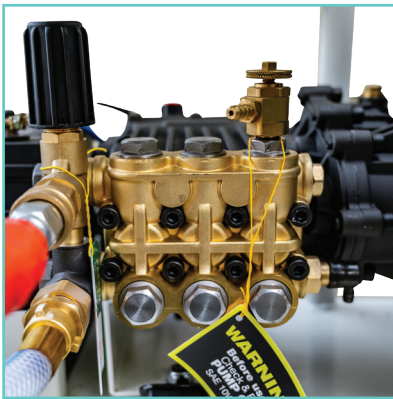

# 13HP PETROL GEARBOX PRESSURE WASHER

**JEFWASPGR130HP-PT**

- Electric start
- Anti-vibration system
- Thermal protection
- Key Start
- 3m inlet hose
- Heavy duty brass filter
- 2x 10" wheels, 2x braked castor wheels
- Max. Pressure: 3200psi / 220bar
- Max. Flow: 21L/min / 5.54GPM
- Battery: 12V / 36Ah
- Hose: 20m, 10mm inner ø, steel braided
- Gun Pressure: 5000psi
- Lance Length: 28"
- Weight: 115kg

**INDUSTRIAL**

**IDEAL FOR**

**Includes**

- Pressure washer gun
- Variable thread nozzle holder lance
- 25° nozzle
- Water suction kit

**BARCODE**  
5060813457175