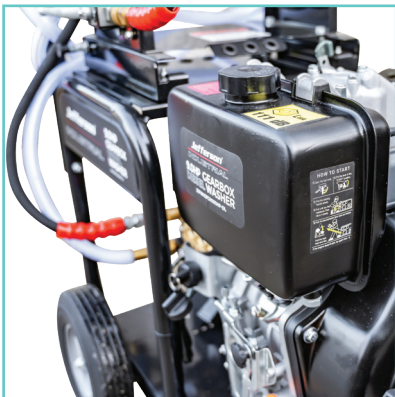

9HP DIESEL GEARBOX PRESSURE WASHER

JEFWASPGR090HP-DL

- Electric start
- Anti-vibration system
- Thermal protection
- Key Start
- 3m inlet hose
- Heavy duty brass filter
- 2x 10" wheels, 2x braked castor wheels
- Max. Pressure: 3200psi / 220bar
- Max. Flow: 21L/min / 5.54GPM
- Battery: 12V / 36Ah
- Hose: 20m, 10mm inner ø, steel braided
- Gun Pressure: 5000psi
- Lance Length: 28"
- Weight: 125kg

INDUSTRIAL

IDEAL FOR

Includes

- Pressure washer gun
- Variable thread nozzle holder lance
- 25° nozzle
- Water suction kit

BARCODE

5060813457168