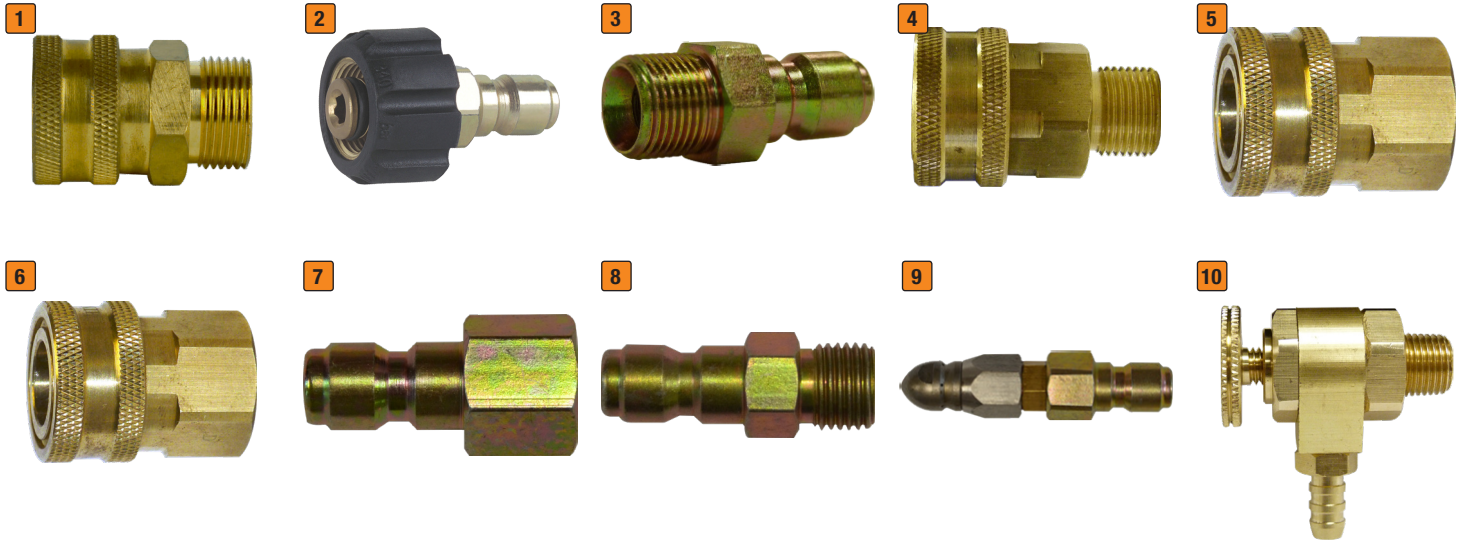

# PRESSURE WASHER FITTINGS

For more information on selecting the correct fitting, please contact us.

PRODUCT	DESCRIPTION	USAGE
1 JEFWASHFIT01	3/8" Female QD + M22 Male Adaptor	For use on hose and pump. Converts the M22 female thread to a 3/8" quick connector coupling
2 JEFWASHFIT02	M22 Swivel + 3/8" Male Plug Adaptor	For use on gun, hose and pump. Converts the M22 male thread to a 3/8" quick release connector
3 JEFWASHFIT03	3/8" Male Plug Adaptor + 3/8" Male	For use on gun, hose or pump to convert the 3/8" pipe thread to a 3/8" quick release
4 JEFWASHFIT04	3/8" Female QD + 3/8" Male	For use on gun, hose and pump. Converts the 3/8" thread-on couplings to a 3/8" quick connector
5 JEFWASHFIT05	3/8" Female QD + 3/8" Female	For use on gun, hose and pump. Converts the M22 QD to a M22 quick connector
6 JEFWASHFIT06	1/4" Quick Release Fitting	For use on the Jefferson high pressure two piece lance gun and 36" long one piece lance (JEFWAS12-SP002)
7 JEFWASHFIT07	1/4" Plug + 1/4" Female	1/4" male plug quick release to 1/4" female thread to convert to 1/4" quick release
8 JEFWASHFIT08	1/4" Plug + 1/4" Male	1/4" male plug quick release to 1/4" male thread to convert to 1/4" quick release
9 JEFWASHSEWJN3-8	Sewer Jetting Nozzle with 3/8" Q/Release Plug	Short with round head with 1 front & 6 rear Jets @ 30 Degree. Ideal for general drain cleaning in tight turns & elbows. Max working pressure 4000PSI.
10 JEFWASHSUCBV	Suction Barrel Valve	Helps to discharge the air in the pump, enhancing the suction.