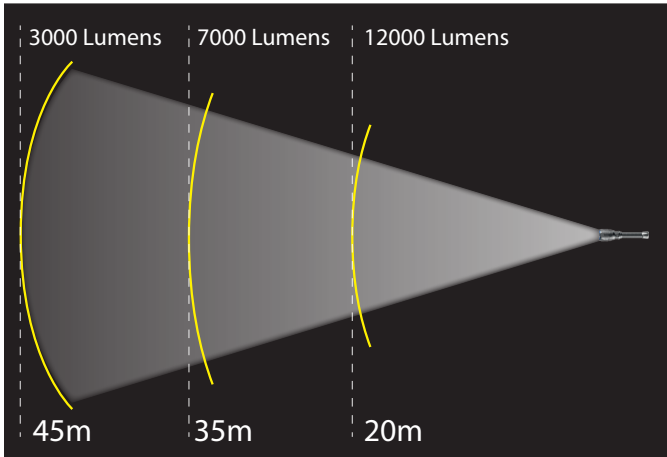

12000 LUMENS RECHARGEABLE COB LED TORCH

JEFTRCH30

- COB LED bulb
- IP Rating: IP67
- Battery: 7.4V 5000mAh lithium battery
- Power bank function
- Low battery warning function
- Max. Run Time: 12 hours
- Max. Charge Time: 6 hours
- Includes Type-C charging cable and lanyard
- Twist to zoom function
- Dimensions: 68 x 42 x 295mm
- Weight: 0.9kg