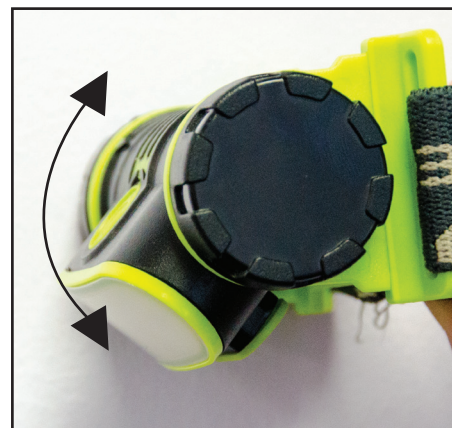

160 LUMENS RECHARGEABLE HEADLAMP

JEFTRCH15HD

- 3x Functions including; High, low and strobe
- Recharges using standard USB port
- Lamp rotates through 180°
- 750mAh rechargeable battery included
- Weight: 63g with battery
- Dimensions: 65 x 42 x 26.5mm
- Beam range: 18M
- Charging time: 3.5hrs
- Max runtime: 7 hours

**ONE SIZE FITS ALL
ADJUSTABLE STRAP**

**HEAD LAMP ADJUSTABLE THROUGH 180°
FOR COMFORT, SAFETY & EFFICIENCY**

**[COB
LED]**

Jefferson[®]
PROFESSIONAL TOOLS & EQUIPMENT