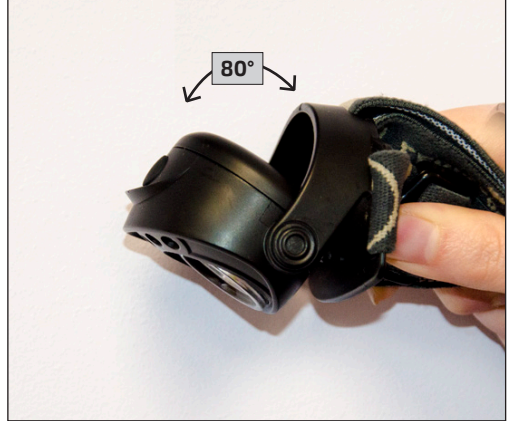

200 LUMENS RECHARGEABLE HEADLAMP WITH MOTION SENSOR

JEFTRCH14HD

- ON/OFF hand motion sensor
- Rechargeable using standard USB port
- Lamp rotates through 80° allowing a range of working angles
- 1500mAh rechargeable battery included
- Sensor allowing hand activated ON/OFF control
- Includes USB charging cable & AC/DC adaptor
- Tri-band one size fits all with adjustable straps
- Weight: 146g with battery
- Dimensions: 70 x 50 x 70mm
- Beam range: 138M
- Charge time: 3.5 hours
- Max runtime: 100 hours

HEAD LAMP ANGLE IS ADJUSTABLE THROUGH 80°

MOTION SENSOR ACTIVATED BY HAND MOVEMENT ON/OFF FUNCTION

3.5H MAX CHARGE TIME 9H MAX RUNTIME RE-CHARGEABLE HAND MOTION SENSOR

CREE LEDs®

Jefferson®
PROFESSIONAL TOOLS & EQUIPMENT