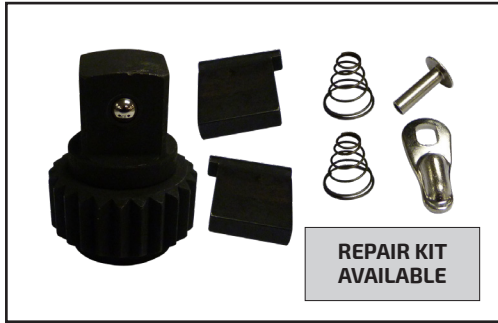

1" 24T PEAR STYLE SOCKET RATCHET

JEFSOCRIN1-0

- 24 Teeth
- Chrome vanadium mirror polish finish
- Hardened Steel
- Reversible with quick release mechanism

Jefferson[®]
PROFESSIONAL TOOLS & EQUIPMENT