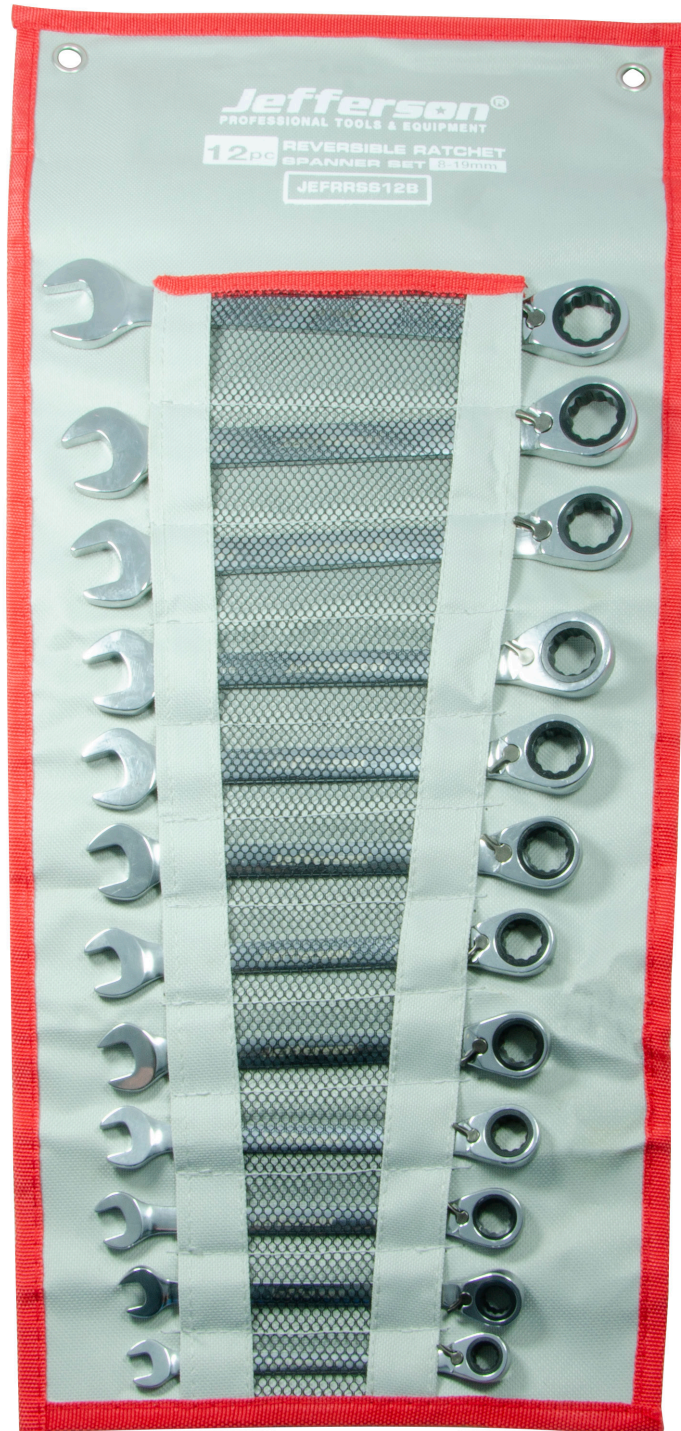

# 12 PIECE REVERSIBLE RATCHET SPANNER SET

**JEFRSS12B**

- Chrome Vanadium Steel
- Mirror Polished Finish
- Durable Ratchet Gears
- 90 Teeth
- 15° Offset / 5° Rotation
- Heavy-duty Storage Pouch
- 8mm
- 9mm
- 10mm
- 11mm
- 12mm
- 13mm
- 14mm
- 15mm
- 16mm
- 17mm
- 18mm
- 19mm