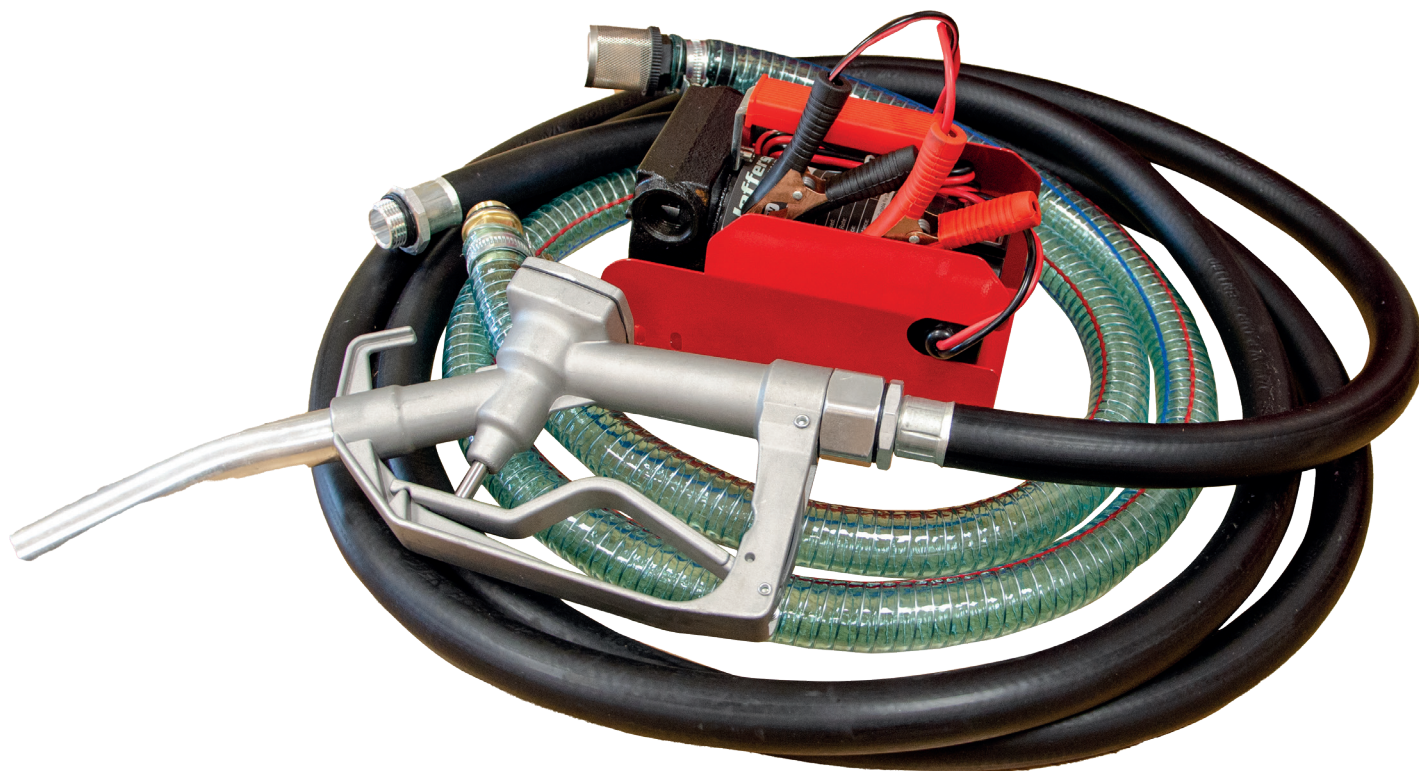

# DIESEL PUMP SETS

**JEFPMPDIESET12V**

**JEFPMPDIESET24V**

- Self-priming rotary vane pump - 40L/min / 140W
- Cast iron pump body finished with anti-corrosion paint
- Vane pump with sintered steel rotor and acetal resin vanes
- By-pass valve incorporated in the pump body
- Comes complete with metal diesel gun with 1" swivel connection
- Supplied with 2m suction hose (with filter and fittings) and 4m rubber hose

PRODUCT	DESCRIPTION
<b>JEFPMPDIESET12V</b>	12V Diesel Pump Set
<b>JEFPMPDIESET24V</b>	24V Diesel Pump Set

12V & 24V  
AVAILABLE

**Jefferson**<sup>®</sup>

PROFESSIONAL TOOLS & EQUIPMENT