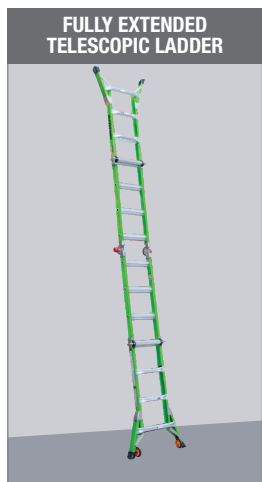

FIBREGLASS MULTI-PURPOSE LADDERS

- Lightweight anti-corrosive fibreglass frame with strong double aluminium rivet construction
- Advanced auto-locking technology locks securely and safely into multiple positions
- Spring loaded J locks for quick and easy working height adjustment
- Easily converts between Telescopic Ladder, Extension Ladder and Stairway Ladder
- Anti-slip feet and rung threads
- Smooth glide wheels to aid transportation
- EN 131 Class - Duty Rating: 115kg / Maximum Load: 150kg

THIS PRODUCT IS MANUFACTURED AND TESTED TO
BS EN131: 2010+A2:2017

	Number of Treads	Feet Width	Tread Height	Section Width	Closed Height	Open Height A-Frame	Extended Working Height	Fully Extended Height	Fully Extended Working Height	Weight
JEFLADMFG-04	4	700mm	280mm	330mm	1270mm	1210mm	1335mm	4140mm	3050mm	18kg
JEFLADMFG-05	5	700mm	280mm	330mm	1550mm	1475mm	1870mm	5270mm	4190mm	21.5kg