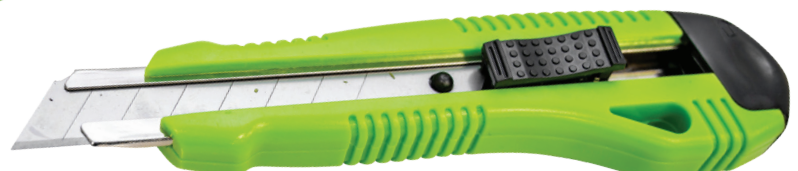

## 9MM

**JEFKFSOC09**

- Carbon steel blades
- 12x snap off sections per blade
- Weight: 0.09kg
- Dimensions: 200 x 65 x 11mm

BARCODE

5060813458776

## COMPATIBLE BLADES PACK OF 10

**JEFKFSOB09-10**

- Carbon steel blades
- 12x snap off sections per blade
- Weight: 0.035kg
- Dimensions: 180 x 70 x 6mm

BARCODE

5060813458769

## 18MM

**JEFKFSOC18**

- Carbon steel blades
- 7x snap off sections per blade
- Weight: 0.11kg
- Dimensions: 240 x 85 x 17mm

BARCODE

5060813458783