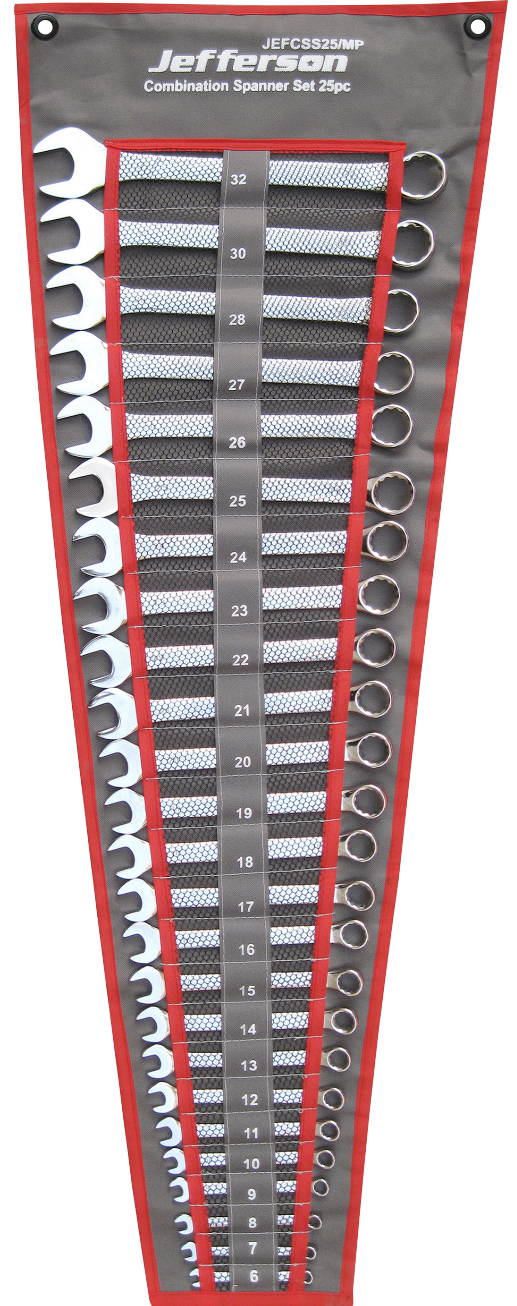

# 25 PIECE COMBINATION SPANNER SET

JEFCSS25-MP

- Fully polished
- Sizes include: 6, 7, 8, 9, 10, 11, 12, 13, 14, 15, 16, 17, 18, 19, 20, 21, 22, 23, 24, 25, 26, 27, 28, 30, 32mm
- Set comes in spanner pouch for tidy storage

**Jefferson**<sup>®</sup>  
PROFESSIONAL TOOLS & EQUIPMENT