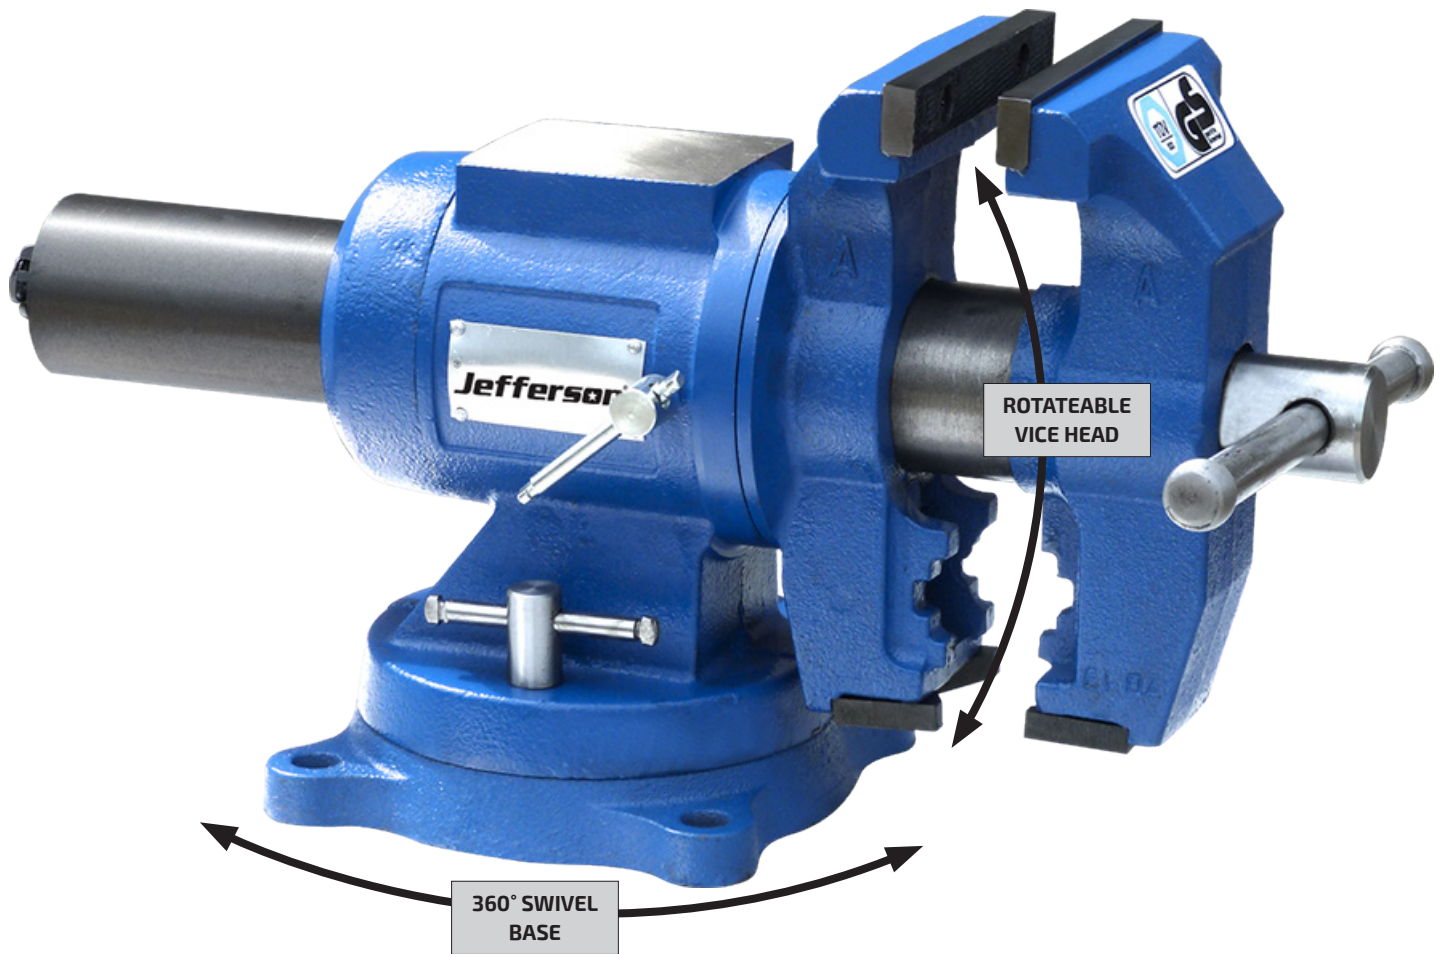

# 5" PIPE VICE

JEFBV5LGT

- Jaw Width: 125mm
- Jaw Opening: 125mm
- Weight: 15.0Kg
- Dimensions: 420 x 230 x 200mm
- Built-in Pipe Jaws
- Serrated Jaws for easy gripping
- Comes with pre-drilled holes for bench-mounting

**Jefferson**<sup>®</sup>  
PROFESSIONAL TOOLS & EQUIPMENT