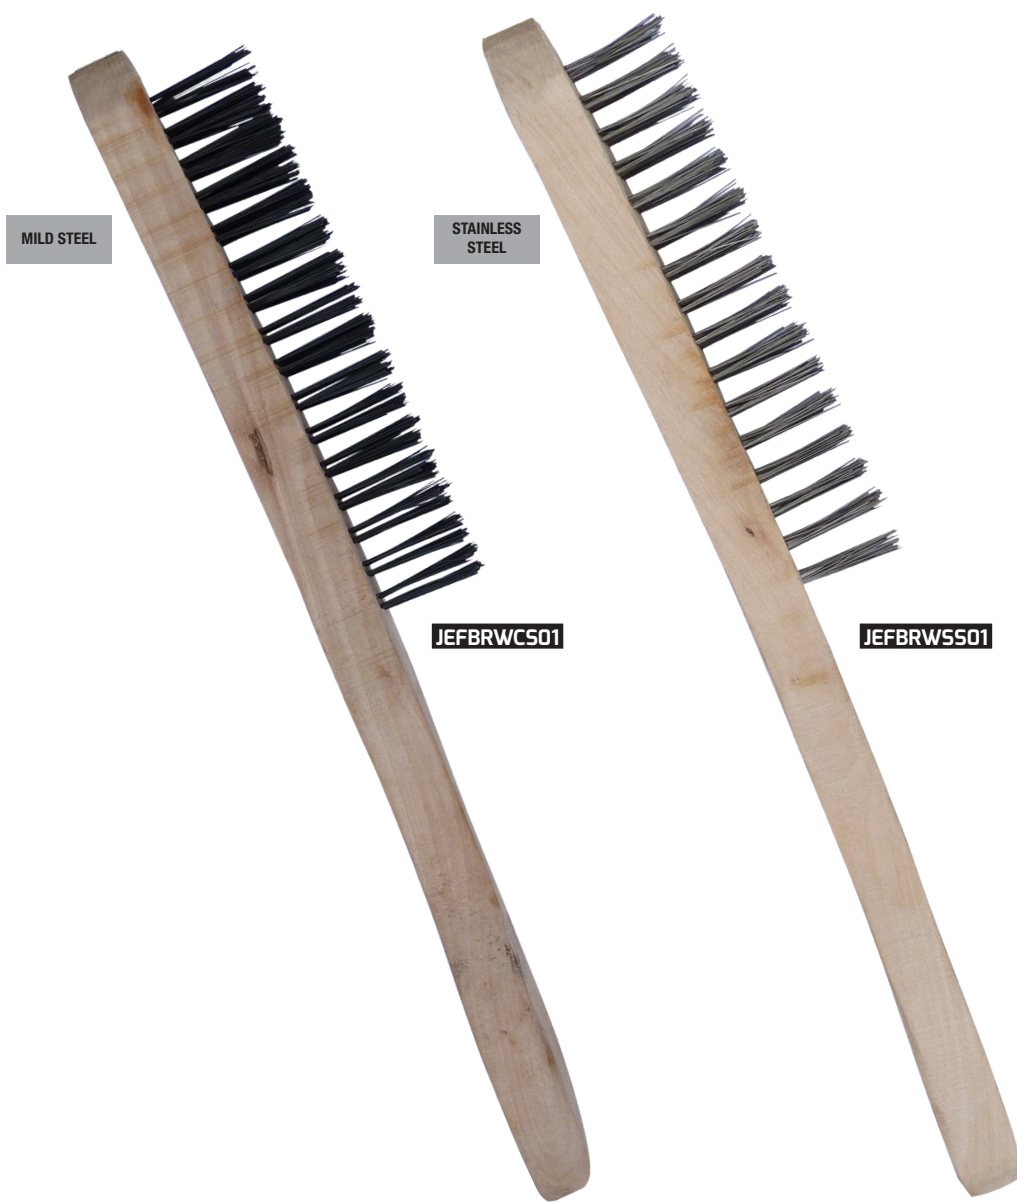

WOODEN HANDLE WIRE BRUSHES

JEFBRWCS01

JEFBRWSS01

- Industrial, wooden handle wire brush
- 5 row
- Available in mild steel and stainless steel

PRODUCT	DESCRIPTION
JEFBRWCS01	Wooden Handle Mild Steel Wire Brush
JEFBRWSS01	Wooden Handle Stainless Steel Wire Brush