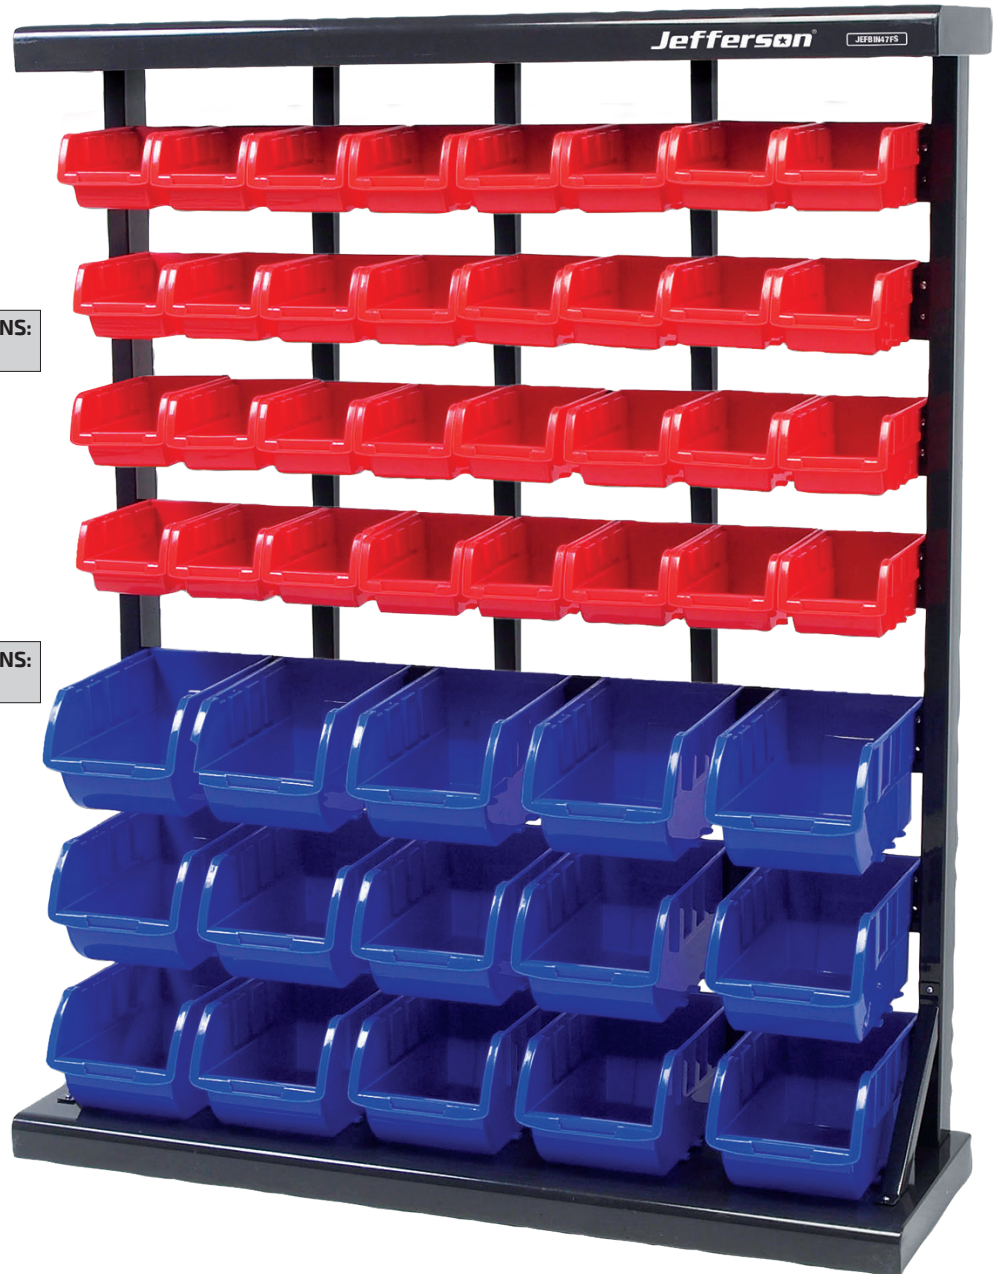

# 47 PIECE FREE STANDING STORAGE BIN SYSTEM

**JEFBIN47FS**

- Single sided free-standing design can be positioned against a wall to maximise available floor space
- Complete with a top tray with 8kg capacity for extra storage
- Heavy duty metal frame with black powder coated finish
- Overall Capacity: 70kg

Includes:

- 32 x Small Bins (Red)
- Capacity: 1kg
- 15 x Large Bins (Blue)
- Capacity: 2kg

**RED BIN DIMENSIONS:**  
163 X 104 X 74MM

**BLUE BIN DIMENSIONS:**  
230 X 148 X 125MM

**Jefferson**<sup>®</sup>