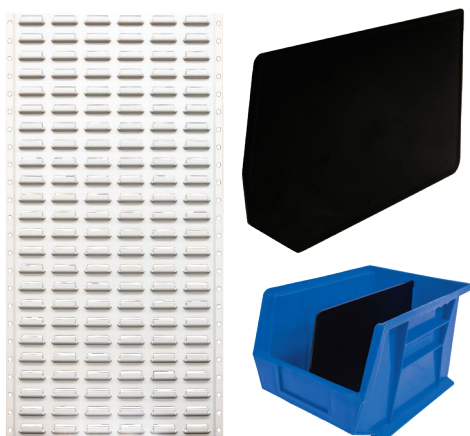

TUFFBIN STORAGE CONTAINERS SIZE 4

RED **JEFBIN04R** BLUE **JEFBIN04B**

- Extra wide base for secure stacking
- Reinforced ribs add strength and avoid spreading
- Ergonomic grip for comfort when moving full bins
- Full length rear lip support provided for hanging bins on louvre panels or rails
- Made from polypropylene copolymer
- Strong ribs for optional partitions to increase storage options
- Label slot for easy content identification
- Stopper prevents stacked bins from shifting forward

ACCESSORIES

BARCODE	PRODUCT	DESCRIPTION
5060813458707	JEFBINPAR04	Partition for Tuffbin Size 4
5060813458714	JEFBINPNL01	Wall Panel (457 x 914mm)

OTHER SIZES IN THE RANGE

- Size 2 Tuffbins
- Size 3 Tuffbins