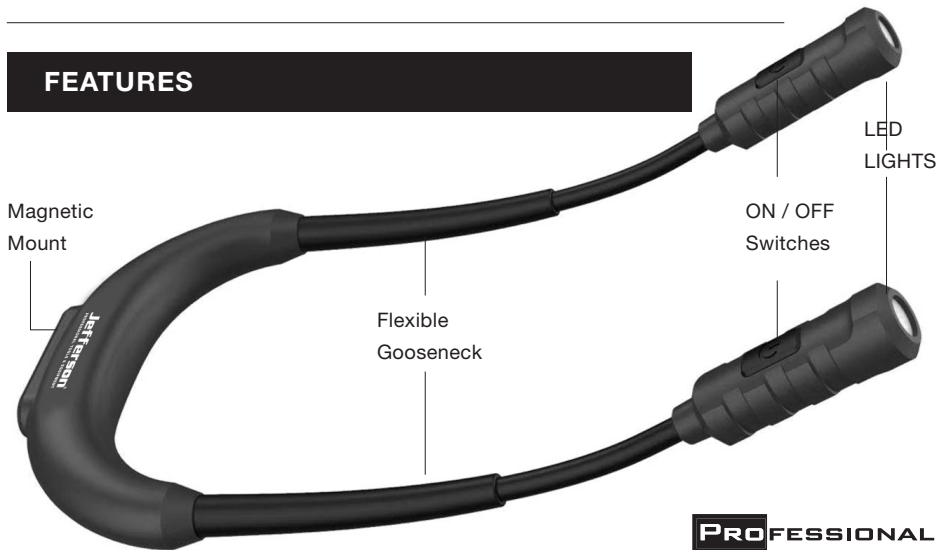

RECHARGEABLE LED NECK LAMP

360
LUMENS

FEATURES

The Jefferson rechargeable neck light is designed for automotive maintenance or mechanical shop applications. Ergonomic design to make your neck comfortable.

Flexible gooseneck for infinite directional capacity. Dual heads control by either end, produce 360 lumens on full power.

Long hold the buttons to activate dimmer function. Magnet on the back enable mount the light to metal surfaces. Direct charging by Type C USB cable (Not included).

SAFETY

Danger! Do not dispose of battery in a fire.

Warning Keep away from excessive heat or flame.

Caution! Do not shine directly into anyone's eyes.

SPECIFICATION

Model Number:	JEFTRCH28
Max Brightness	360 lm (full) / 180 (half)
Runtime (approx)	3 hours (full) / 6 hours (half)
Battery:	3.7V, 2200 MAH li-ion rechargeable
Charging Voltage	Type C USB, 5,0V DC
Charge time	3.5 hours approx
IP rating	IP42
Net weight	(180g)